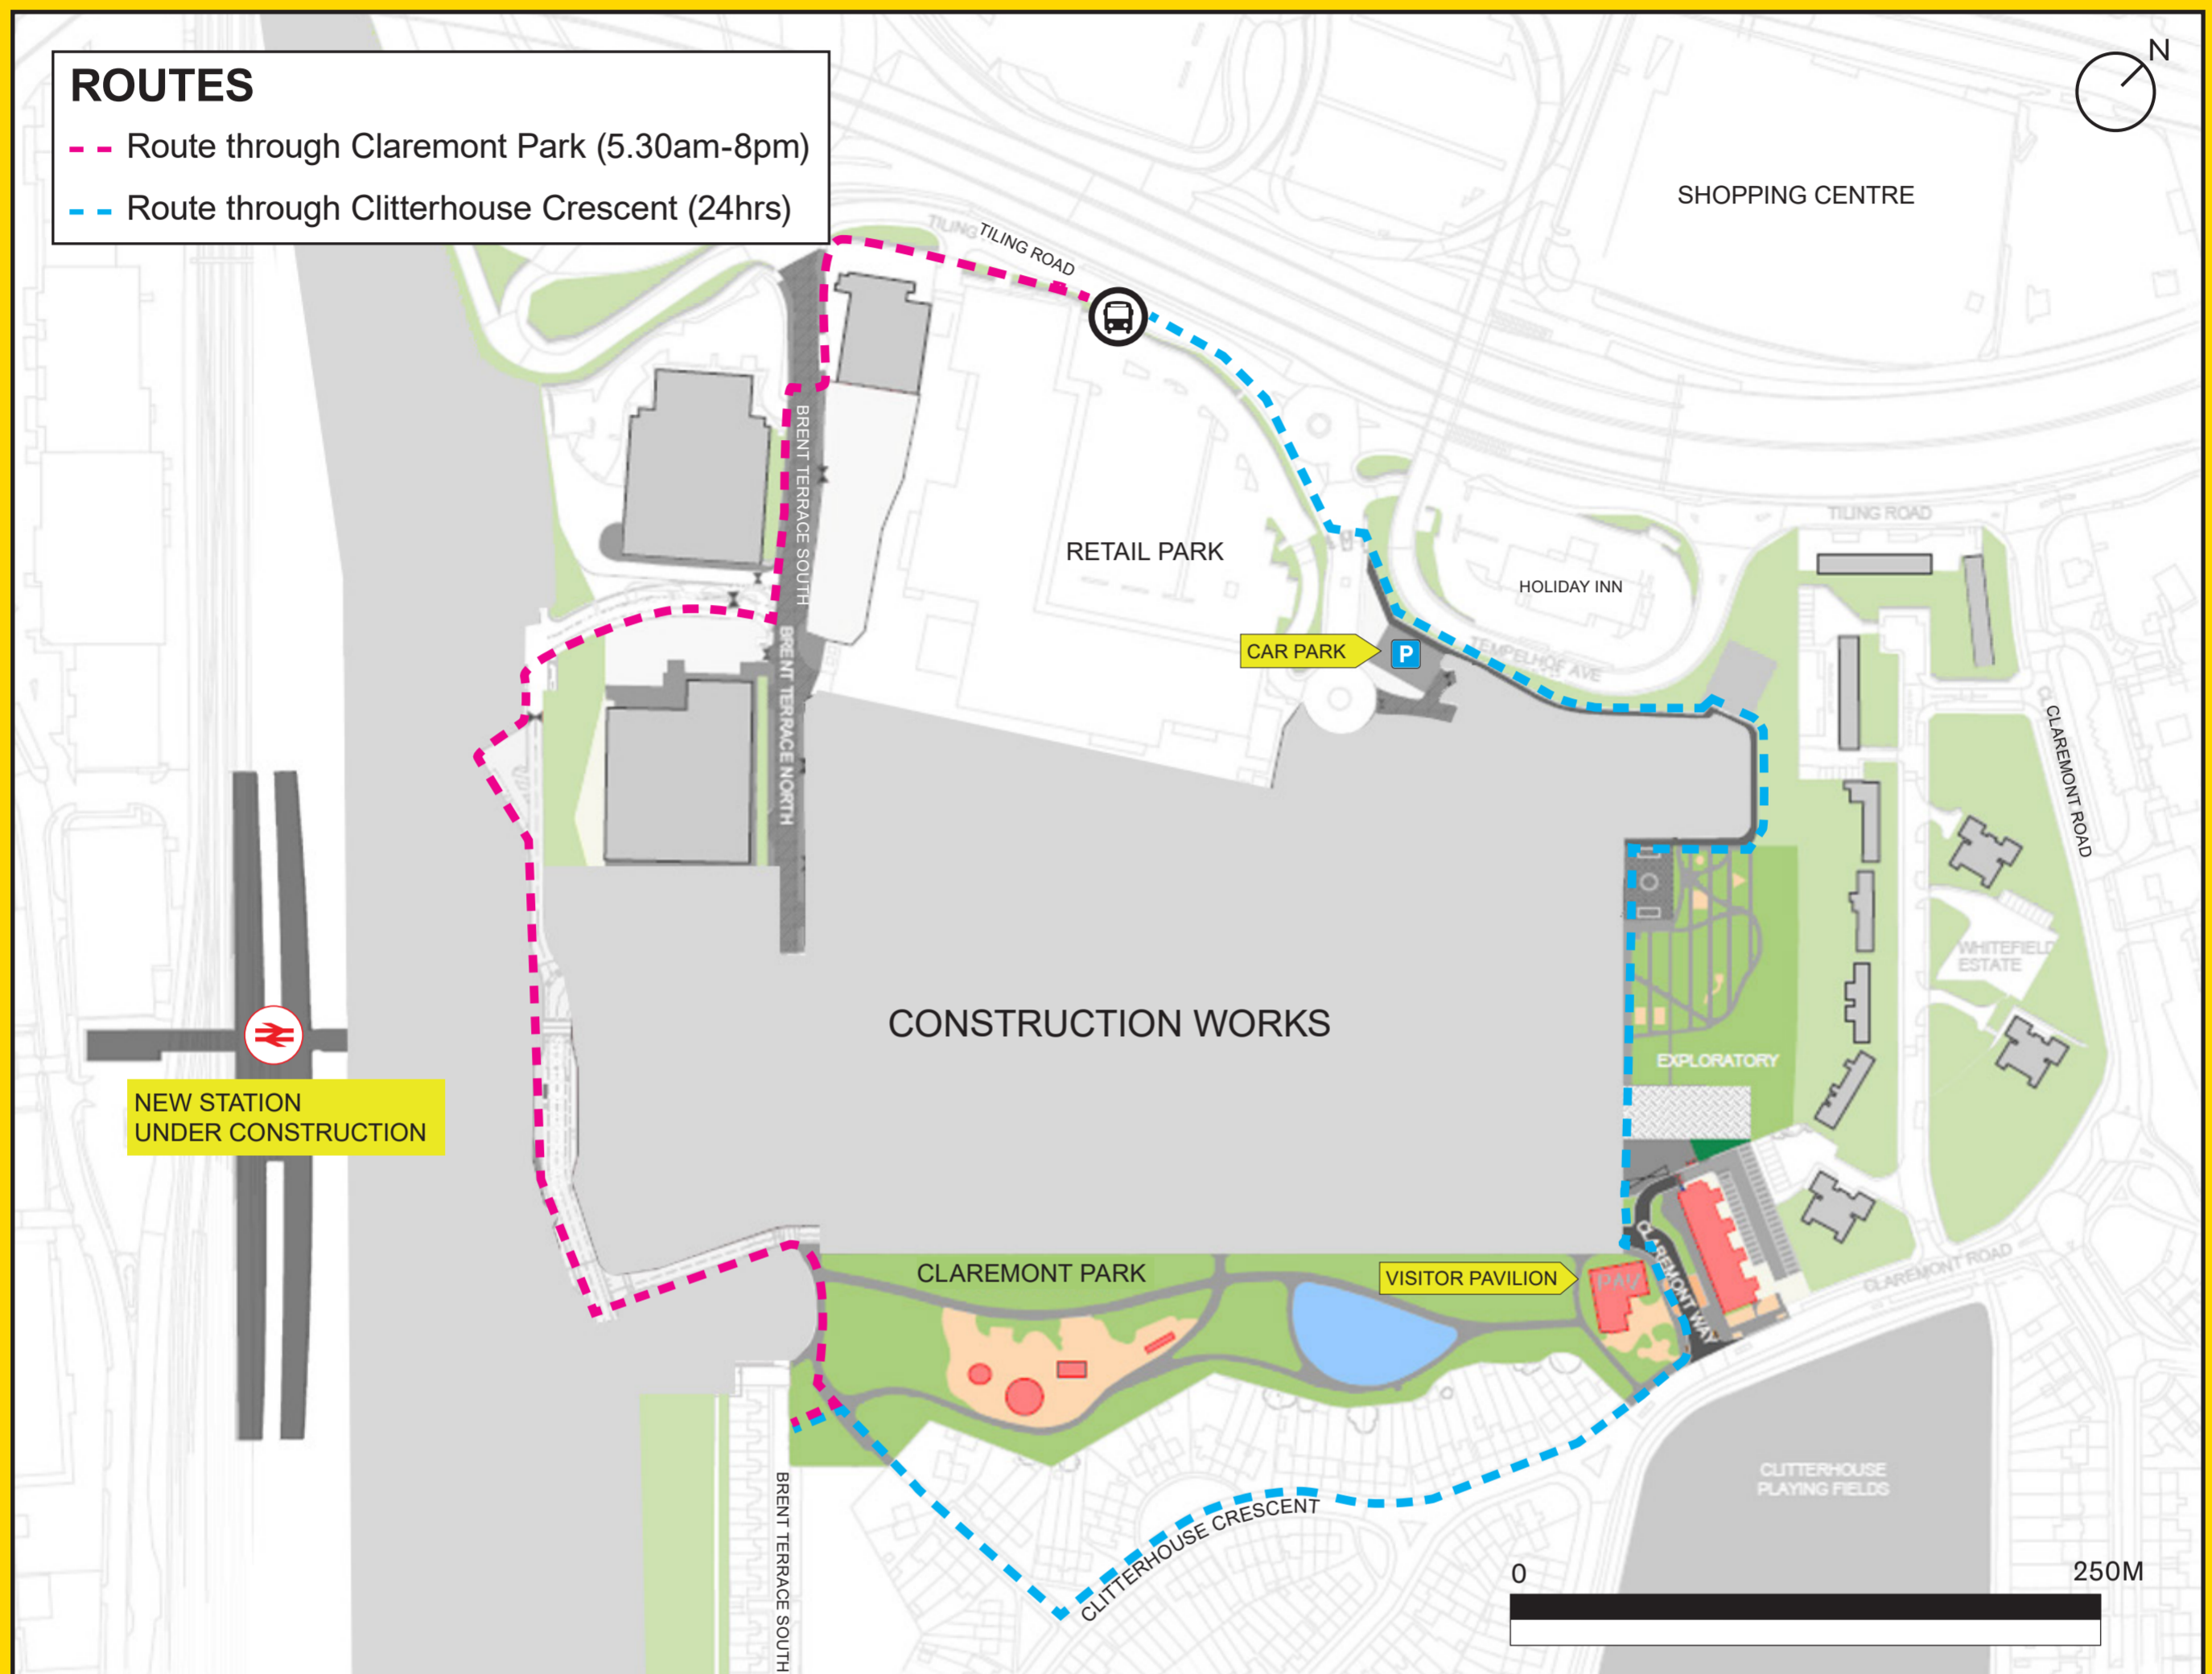

DIVERTED ROUTE

Due to the construction of the new rail station there is **NO THROUGH ACCESS** from Brent Terrace South to Tilling Road. Please follow the alternative routes through **Claremont Park (5.30am-8pm)** or **Clitterhouse Crescent**.

**Brent
Cross
Town**